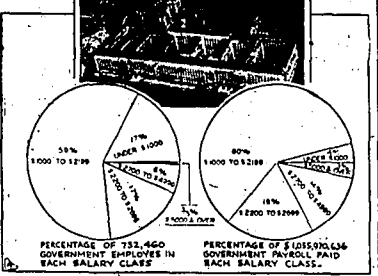

Sixty per cent of the federal payroll goes to employees receiving from \$1000 to \$2199 yearly, according to charts prepared at Washington.

March estimates the proposed 10 per cent cut in so-called higher salary brackets.