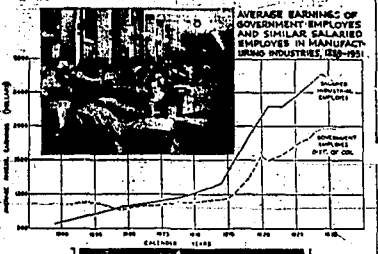

Sixty per cent of the federal payroll goes to employees receiving from \$1000 to \$2199 yearly, according to charts prepared at Washington.

March estimates the proposed 10 per cent cut in so-called higher salary brackets.