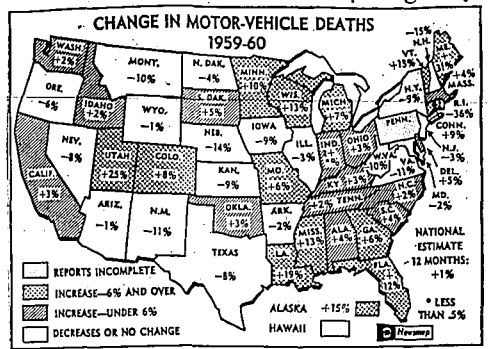

Area Jaycees Boost Cancer Fund by $275

RUPERT, April 12—An all-day program for the cancer drive was sponsored Sunday by the Rupert Jaycees with the cooperation of local radio station WTVT with a donation of $75 being received. Most of the program was telephoned and requests were telephoned in the old postoffice building in downtown Rupert. Those who assisted with the program were the Project Mutual group which assisted with the program, the Project Mutual group which assisted with the program, the Project Mutual group which assisted with the program.

1960 Was Another Bad Year on Highways

Heyburn Has Teacher Meet

HEYBURN, April 13—Officers of the Idaho Education Association will meet at the Heyburn Junior High School, in the town school, it was reported when the group met this week in the Heyburn Junior High School.

School Plan Gets Nod by Jerome Meet

JEROME, April 13—A budget of $570,500 was approved at the meeting of the school board Tuesday night in the superintendent's office. It represents an increase of approximately $45,000.

Realtors Meet

Marion Voorhees, Dolac, executive secretary for the Idaho board of realtors, and Jack Bell, Boise, assistant secretary, talked on realtor code of ethics at the meeting Tuesday of the Twin Falls board of realtors multiple listing service.

Jerome Plans Call for Bids On Sprinkler

JEROME, April 13—The county commissioners issued a call for bids for the installation of a new sprinkling system when they met Monday at the courthouse. The new sprinkling system will be for the north and east side of the armory at the fairgrounds and will be 45 by 192 feet.

Nominating Unit Selected by Club

A nominating committee was appointed during the Tuesday noon meeting of the Twin Falls Soroptimist club and the committee will report at the May meeting.

Mrs. Wilson Wins Pencil

MUHL, April 13—Mrs. John Wilson won the local speech contest in addition to receiving the blue pencil at the Bull Toastmasters Club meeting Monday evening at the Wesley House.

Parley Penfold's Funeral Is Held

HAERMAN, April 13—Funeral services for Parley Penfold were held at 2 p.m. Saturday at the Hagerman LDS church with Emerson Pagnier officiating.

Students Busy

Tony Bolter, Twin Falls, is one of nine students from the College of Idaho attending the West Coast Model United Nations at the University of Oregon, Eugene.

Unemployment Drops

BOISE, April 13—Despite an increase in the number of persons drawing temporary extension of benefits payments, the employment security agency today reported another drop in Idaho's insured unemployment.

Speakers Noted At LDS Service

SHOSHONE, April 13—Speakers at the LDS sacrament service Sunday night were Mr. and Mrs. M. J. Dille, she reported on the Primary conference in Salt Lake City and spoke on faith. He discussed organization of the church and noted its growth, especially in the past 10 years.

Fantest, Too

MOSCOW, April 13 1961—In addition to being the first speaker, Mrs. Yuli Gagarin also is the fastest man alive.

try BASIL in TOMATO SOUP
New flavor idea for an old favorite! Simply add 1/2 teaspoon BASIL to your tomato soup. 1/2 lb. can. BASIL in TOMATO SOUP. 1/2 lb. can. BASIL in TOMATO SOUP. 1/2 lb. can. BASIL in TOMATO SOUP.

TOURS—CRUISES HAWAII as low as $199.00 MEXICO Air 200.00 ALASKA by air and the beautiful inland passage. MAGIC CARPET TRAVELS 812-1-1668

LOWEST CARPET PRICES! "Drive Out and Save" Walker's

UP AGENCY TO CLOSE
BOISE, April 13 1961—Union Pacific railroad has been granted authority by the public utilities commission to close its agency at Spencer in eastern Idaho.